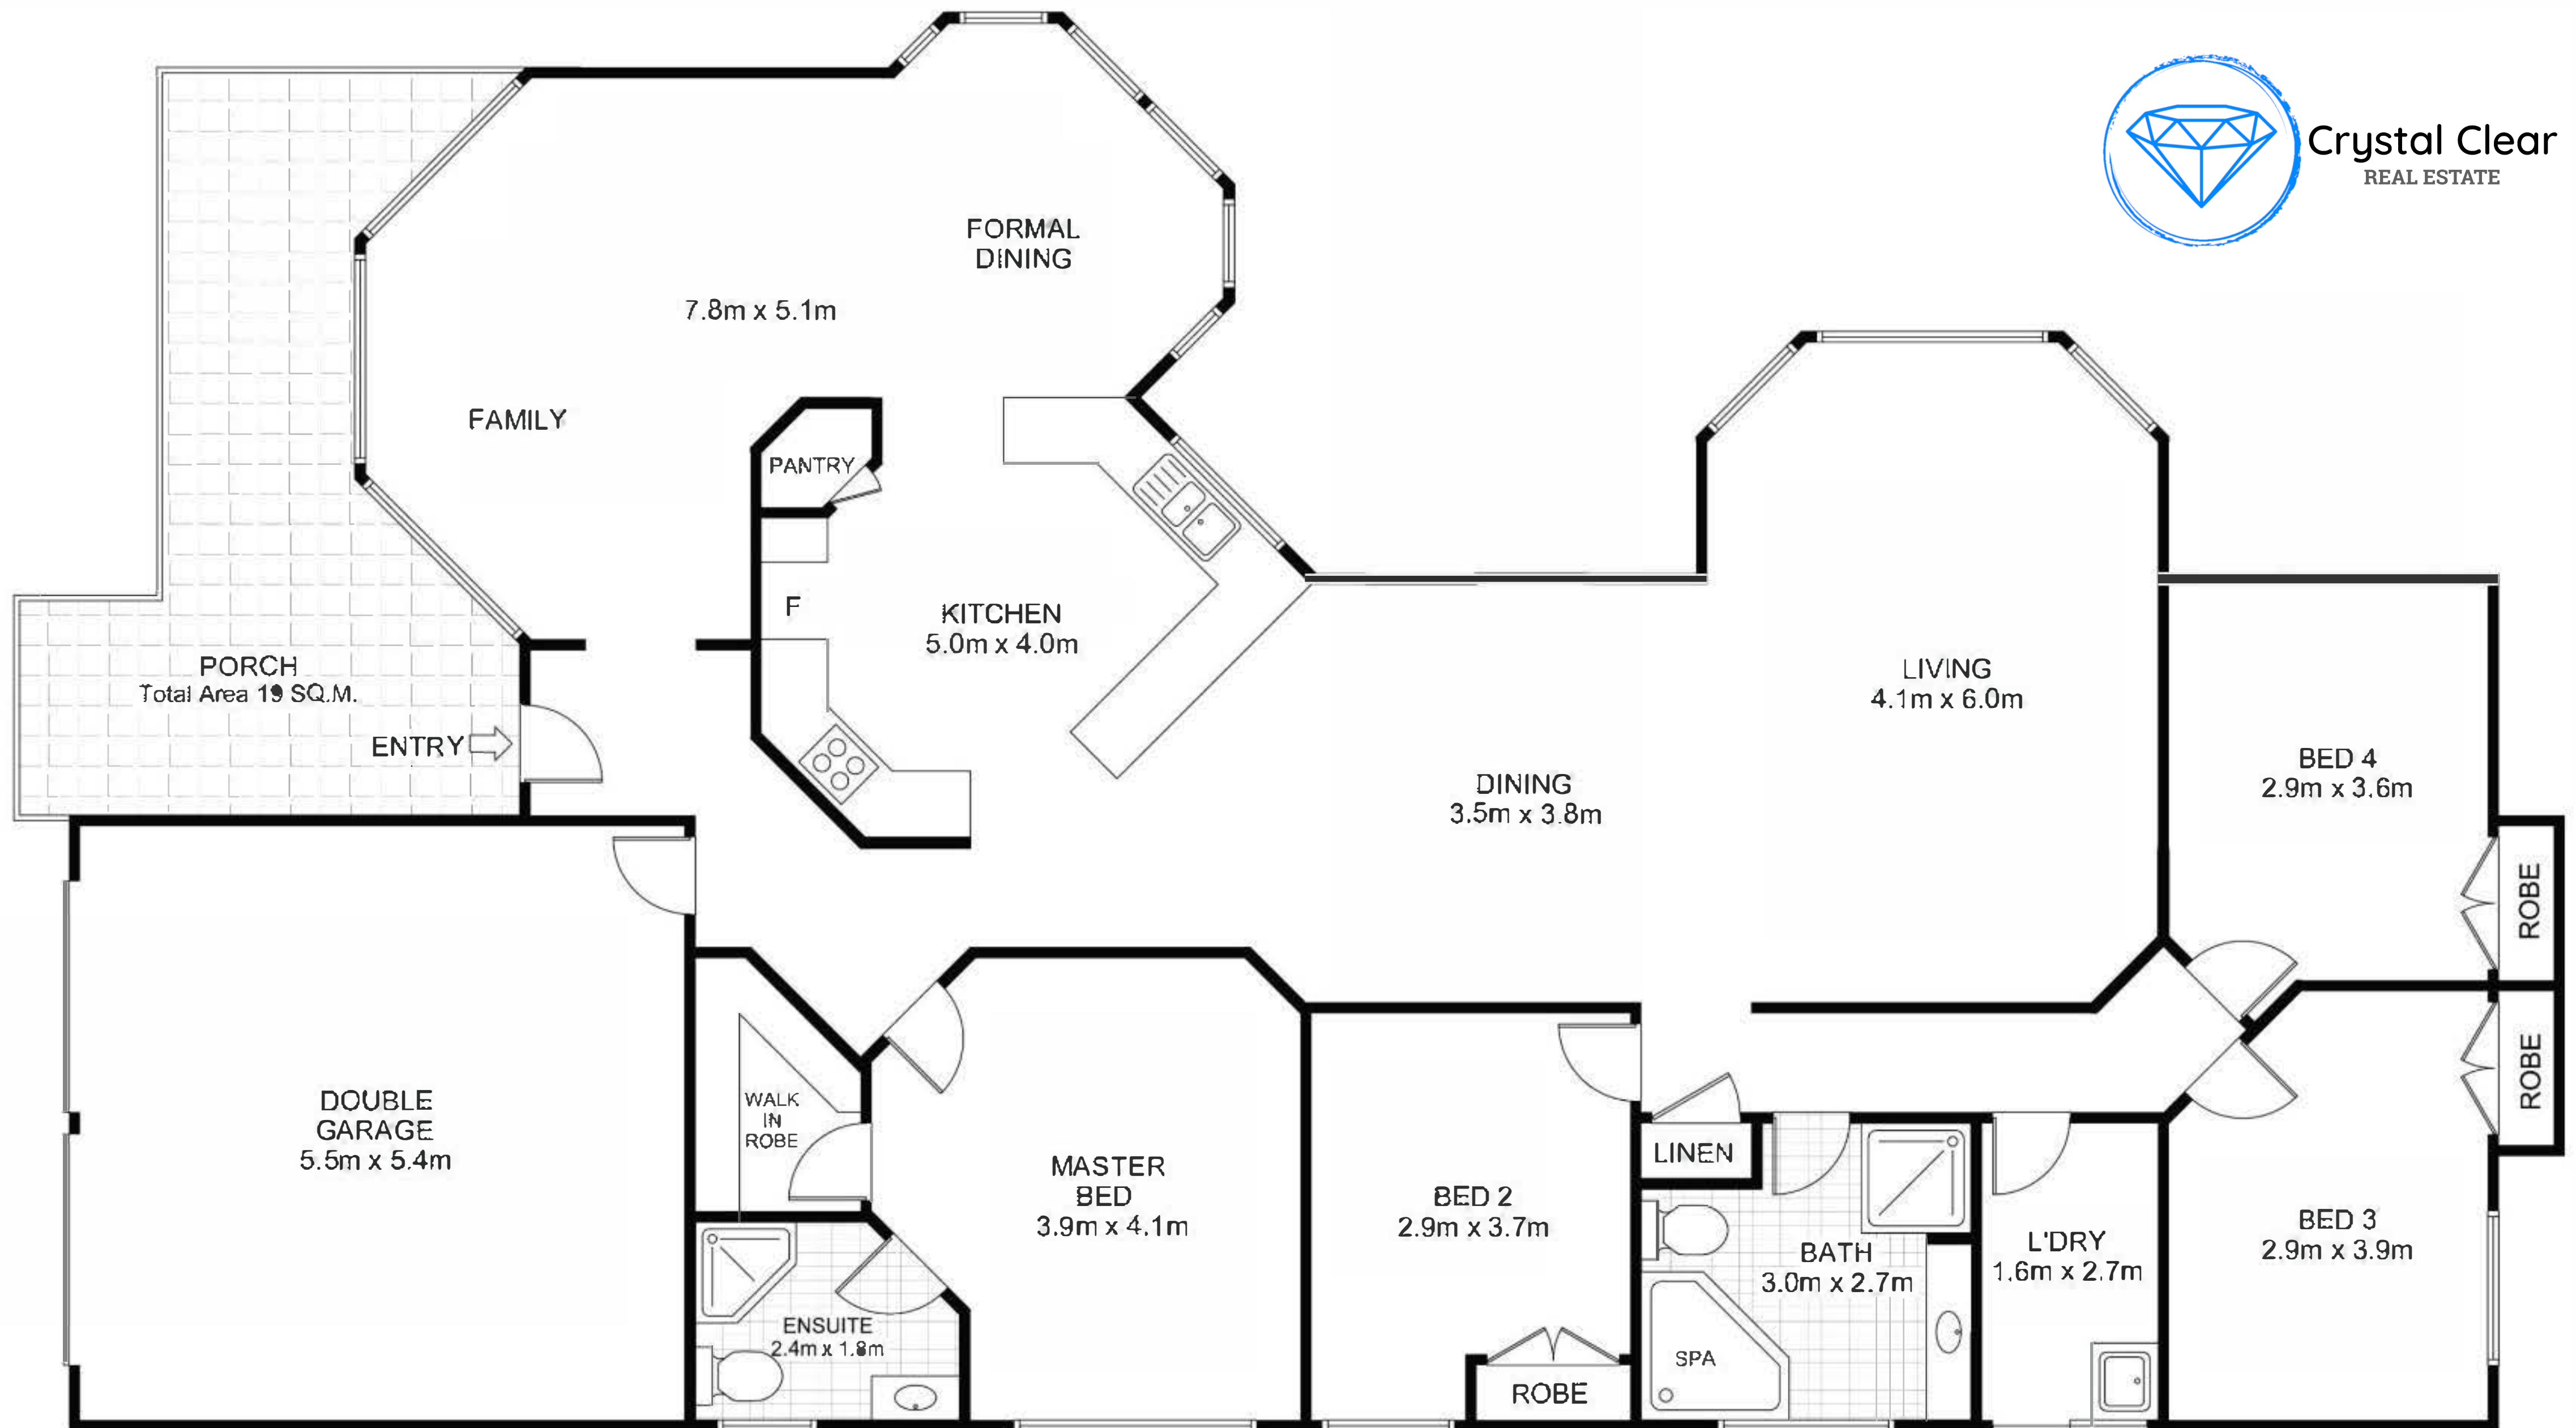

Crystal Clear
REAL ESTATE

GROUND FLOOR PLAN

GROSS INTERNAL FLOOR AREA 202 SQ.M.
PORCH AREA 19 SQ.M.

Whilst every attempt has been made to ensure the accuracy of the floor plan contained here, measurements of doors, windows and rooms are approximate and no responsibility is taken for any error omission or mis-statement. These plans are for representation purpose only and should be used as such by any prospective purchaser. The services, systems and appliances listed in this specification have not been tested and no guarantee as to their operating ability or their efficiency can be given.