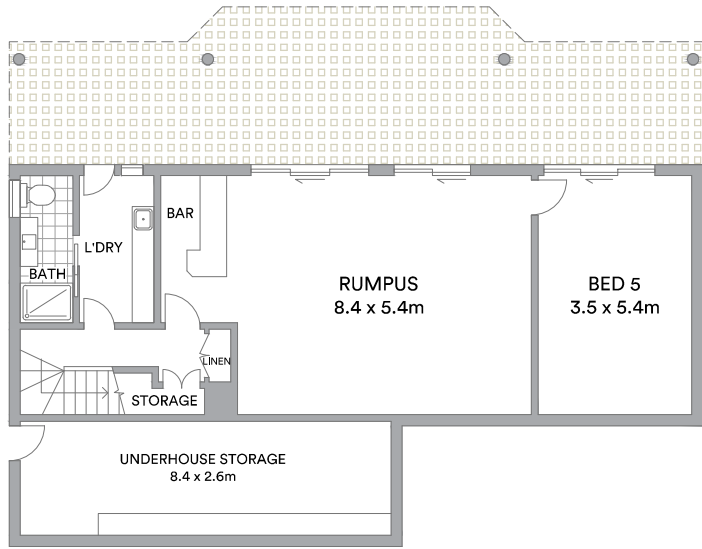

RESIDENCE

Dover Road

ENTRY LEVEL

UPPER LEVEL

LOWER LEVEL

Internal 430sqm
 External 371sqm
 Land area 563sqm

Scale in metres. Indicative only. All information contained herein is obtained from sources we believe to be accurate. We cannot guarantee its accuracy. Interested persons should make and rely on their own enquiries