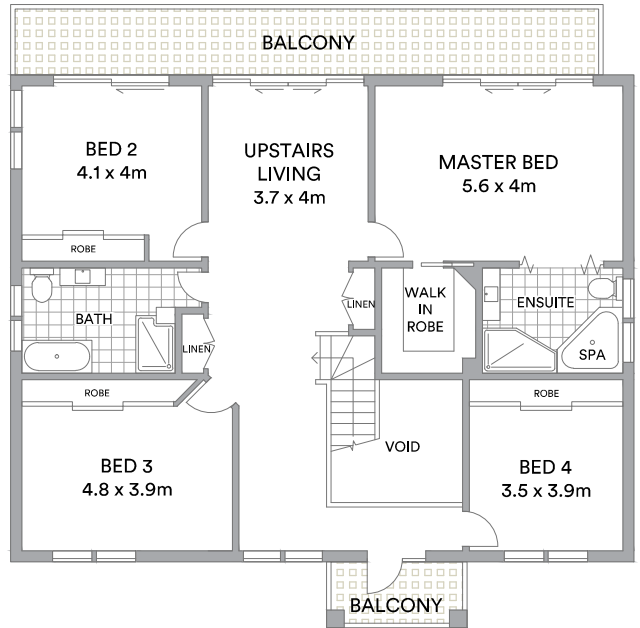

RESIDENCE

Dover Road

ENTRY LEVEL

UPPER LEVEL

LOWER LEVEL

Internal 430sqm
 External 371sqm
 Land area 563sqm

Scale in metres. Indicative only. All information contained herein is obtained from sources we believe to be accurate. We cannot guarantee its accuracy. Interested persons should make and rely on their own enquiries