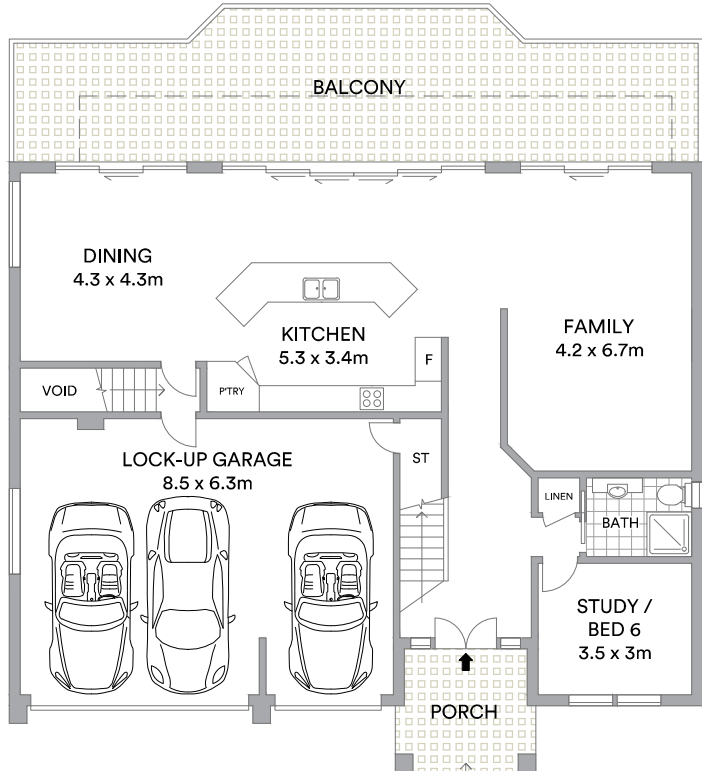

RESIDENCE

Dover Road

ENTRY LEVEL

UPPER LEVEL

LOWER LEVEL

Internal 430sqm
 External 371sqm
 Land area 563sqm

Scale in metres. Indicative only. All information contained herein is obtained from sources we believe to be accurate. We cannot guarantee its accuracy. Interested persons should make and rely on their own enquiries