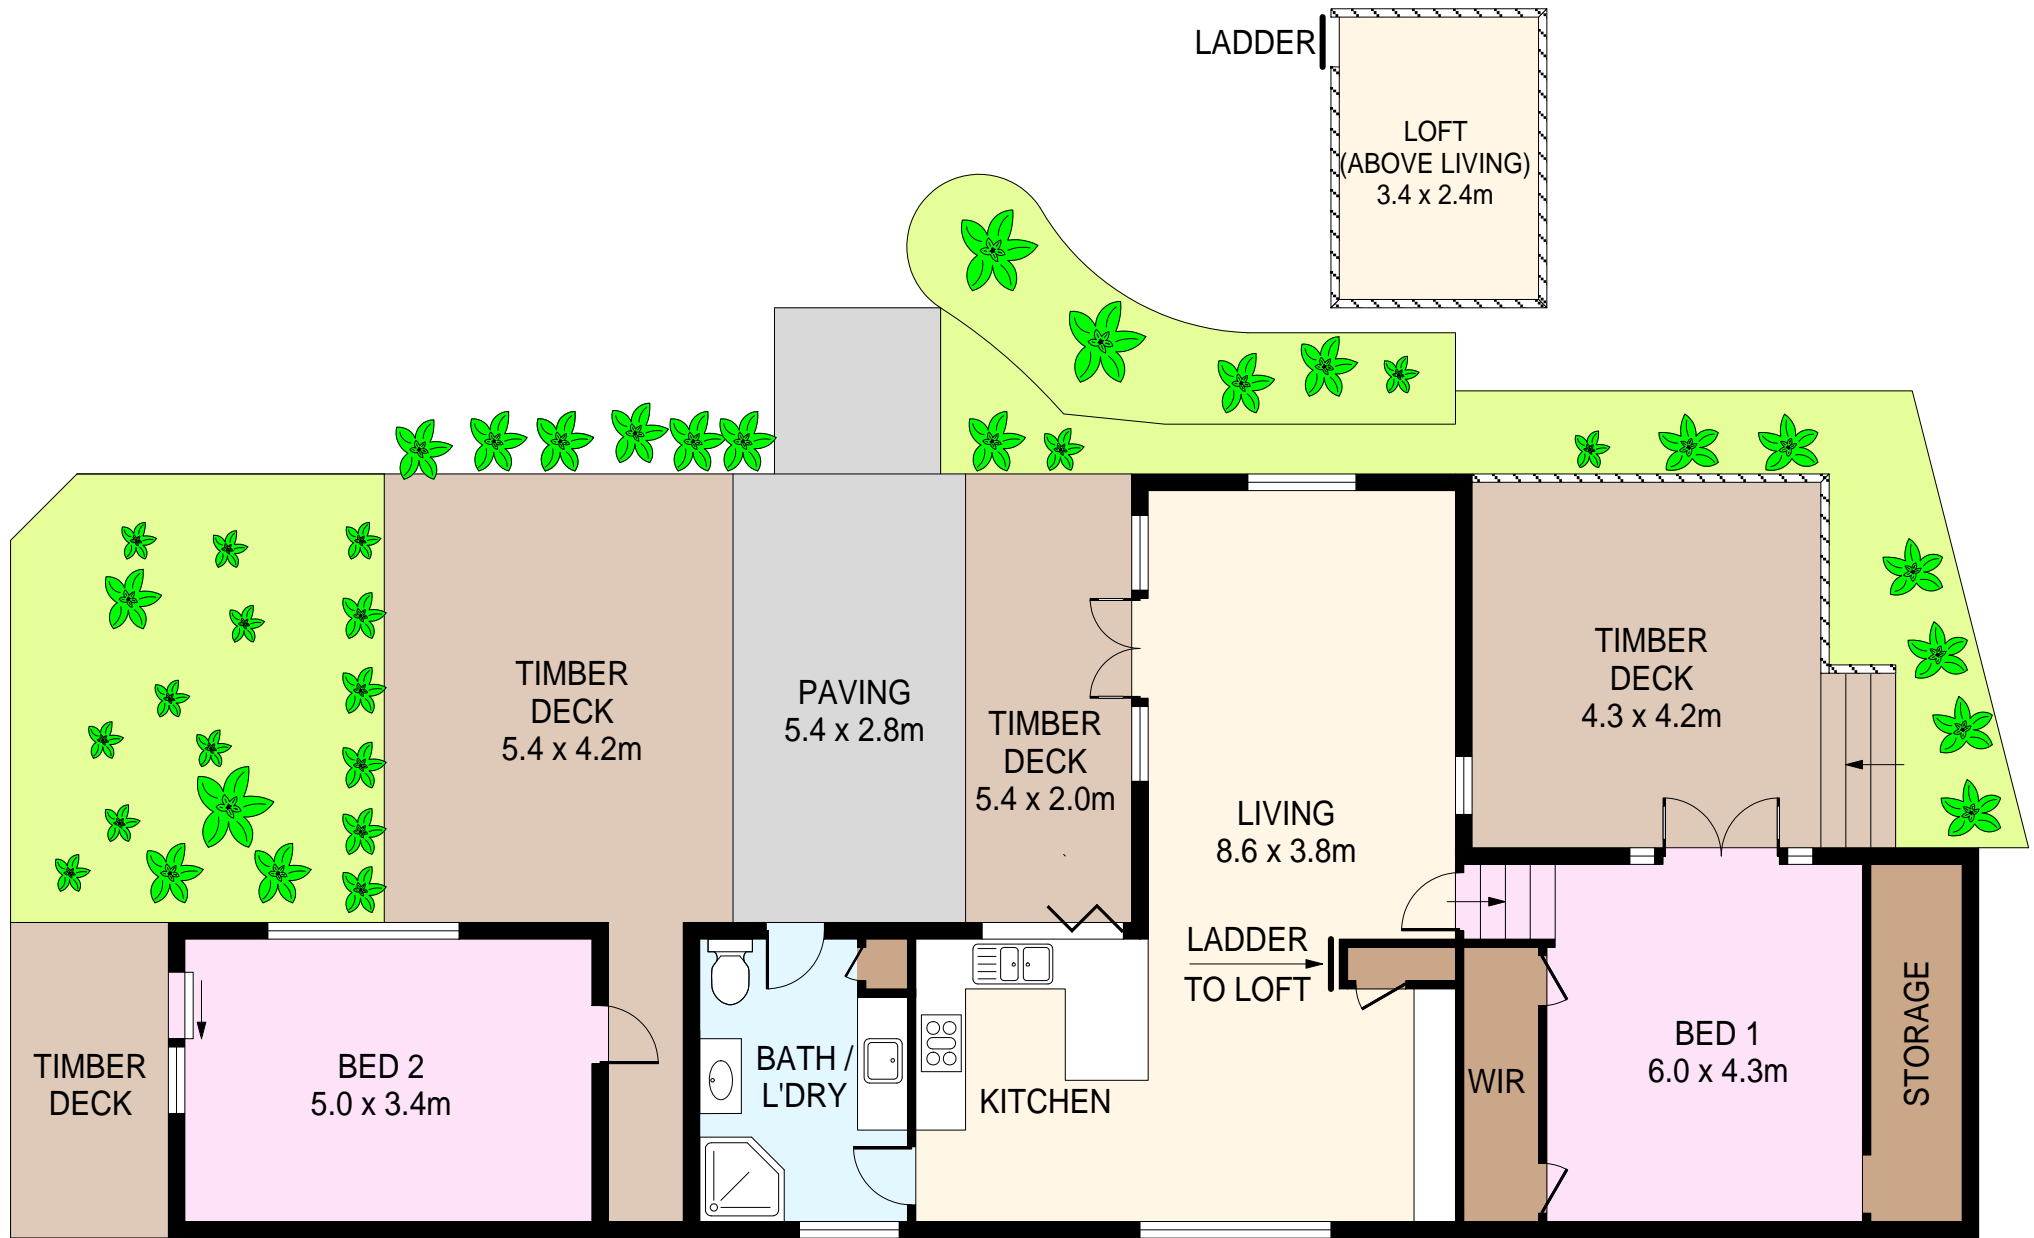

PLANS SHOWN ONLY INDICATIVE OF LAYOUT. DIMENSIONS ARE APPROXIMATE.

INT : 148m² (MAIN HOUSE ONLY)

PLANS SHOWN ONLY INDICATIVE OF LAYOUT. DIMENSIONS ARE APPROXIMATE.

INT : 94m²